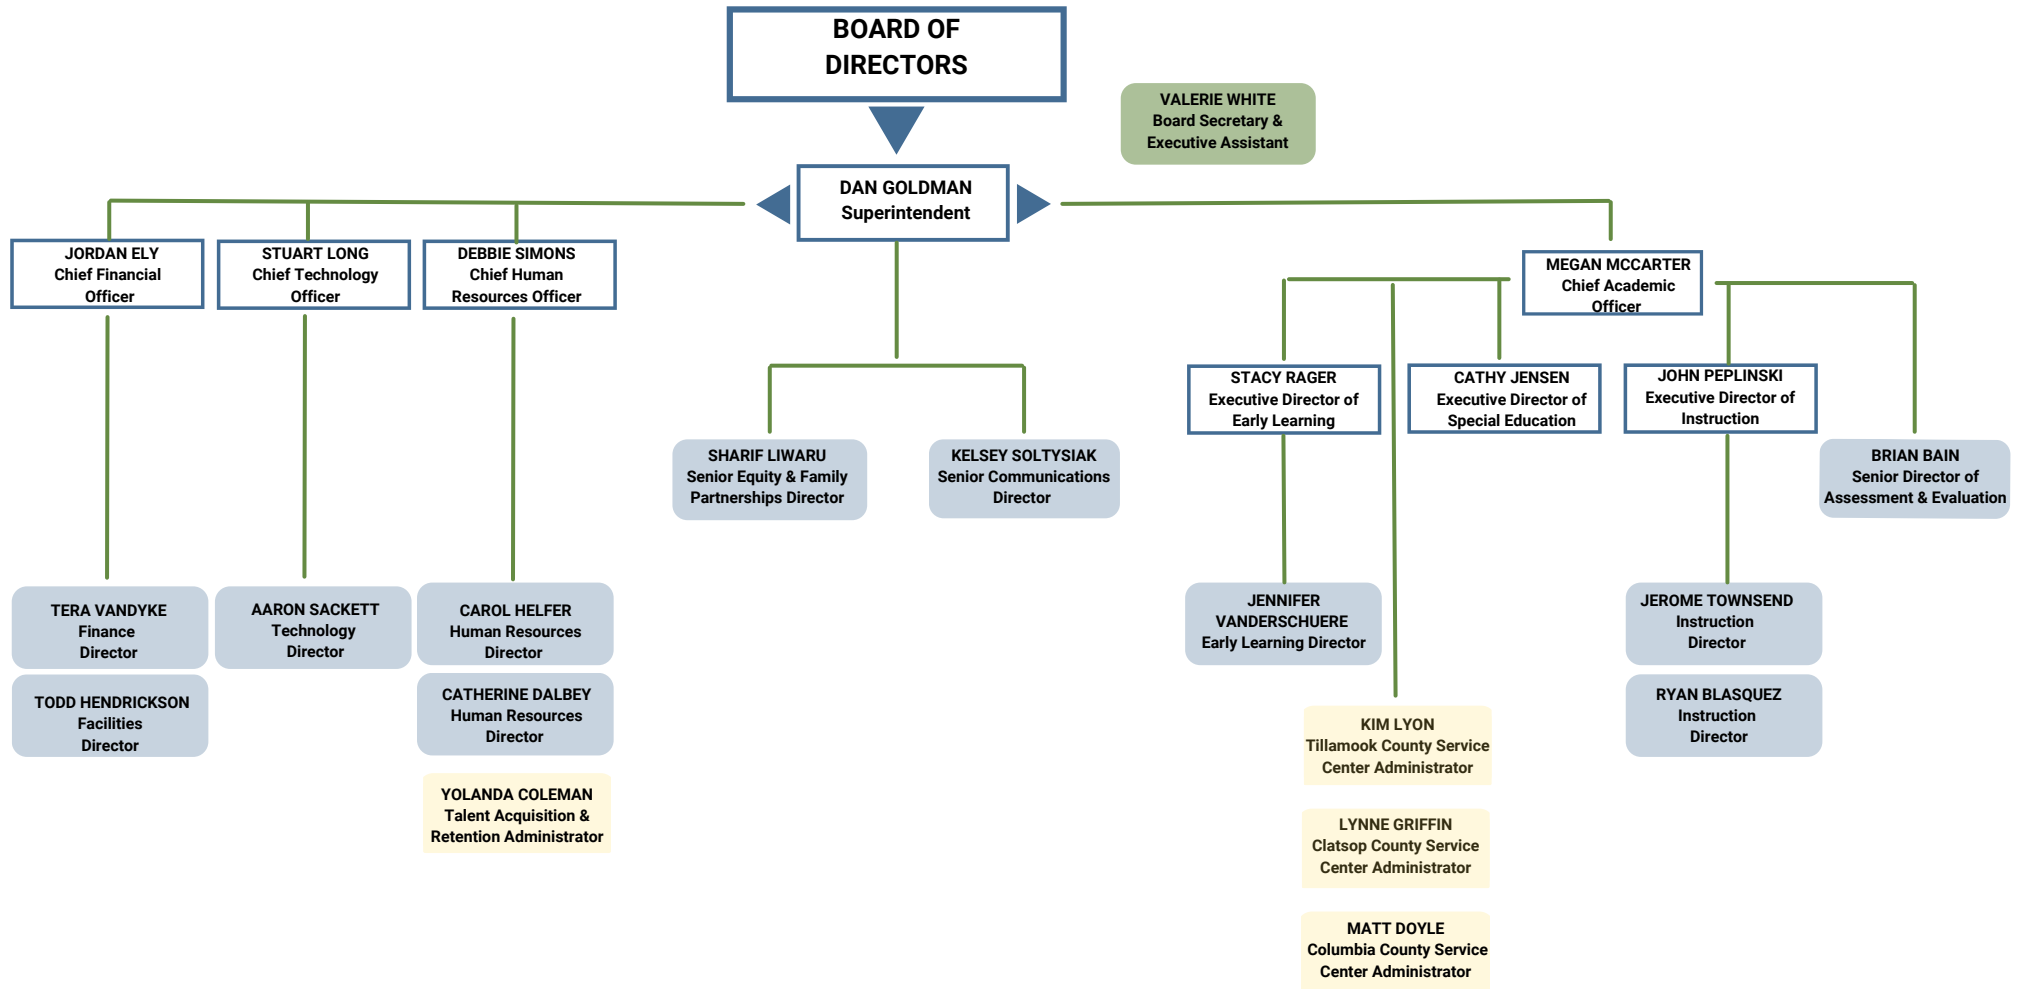

Northwest Regional Education Service District

Code: CC-AR
Revised/Reviewed: 7/23/15; 4/18/17, 7/24/24
Orig.Code(s): CC-AR

2024-25 ORGANIZATIONAL CHART