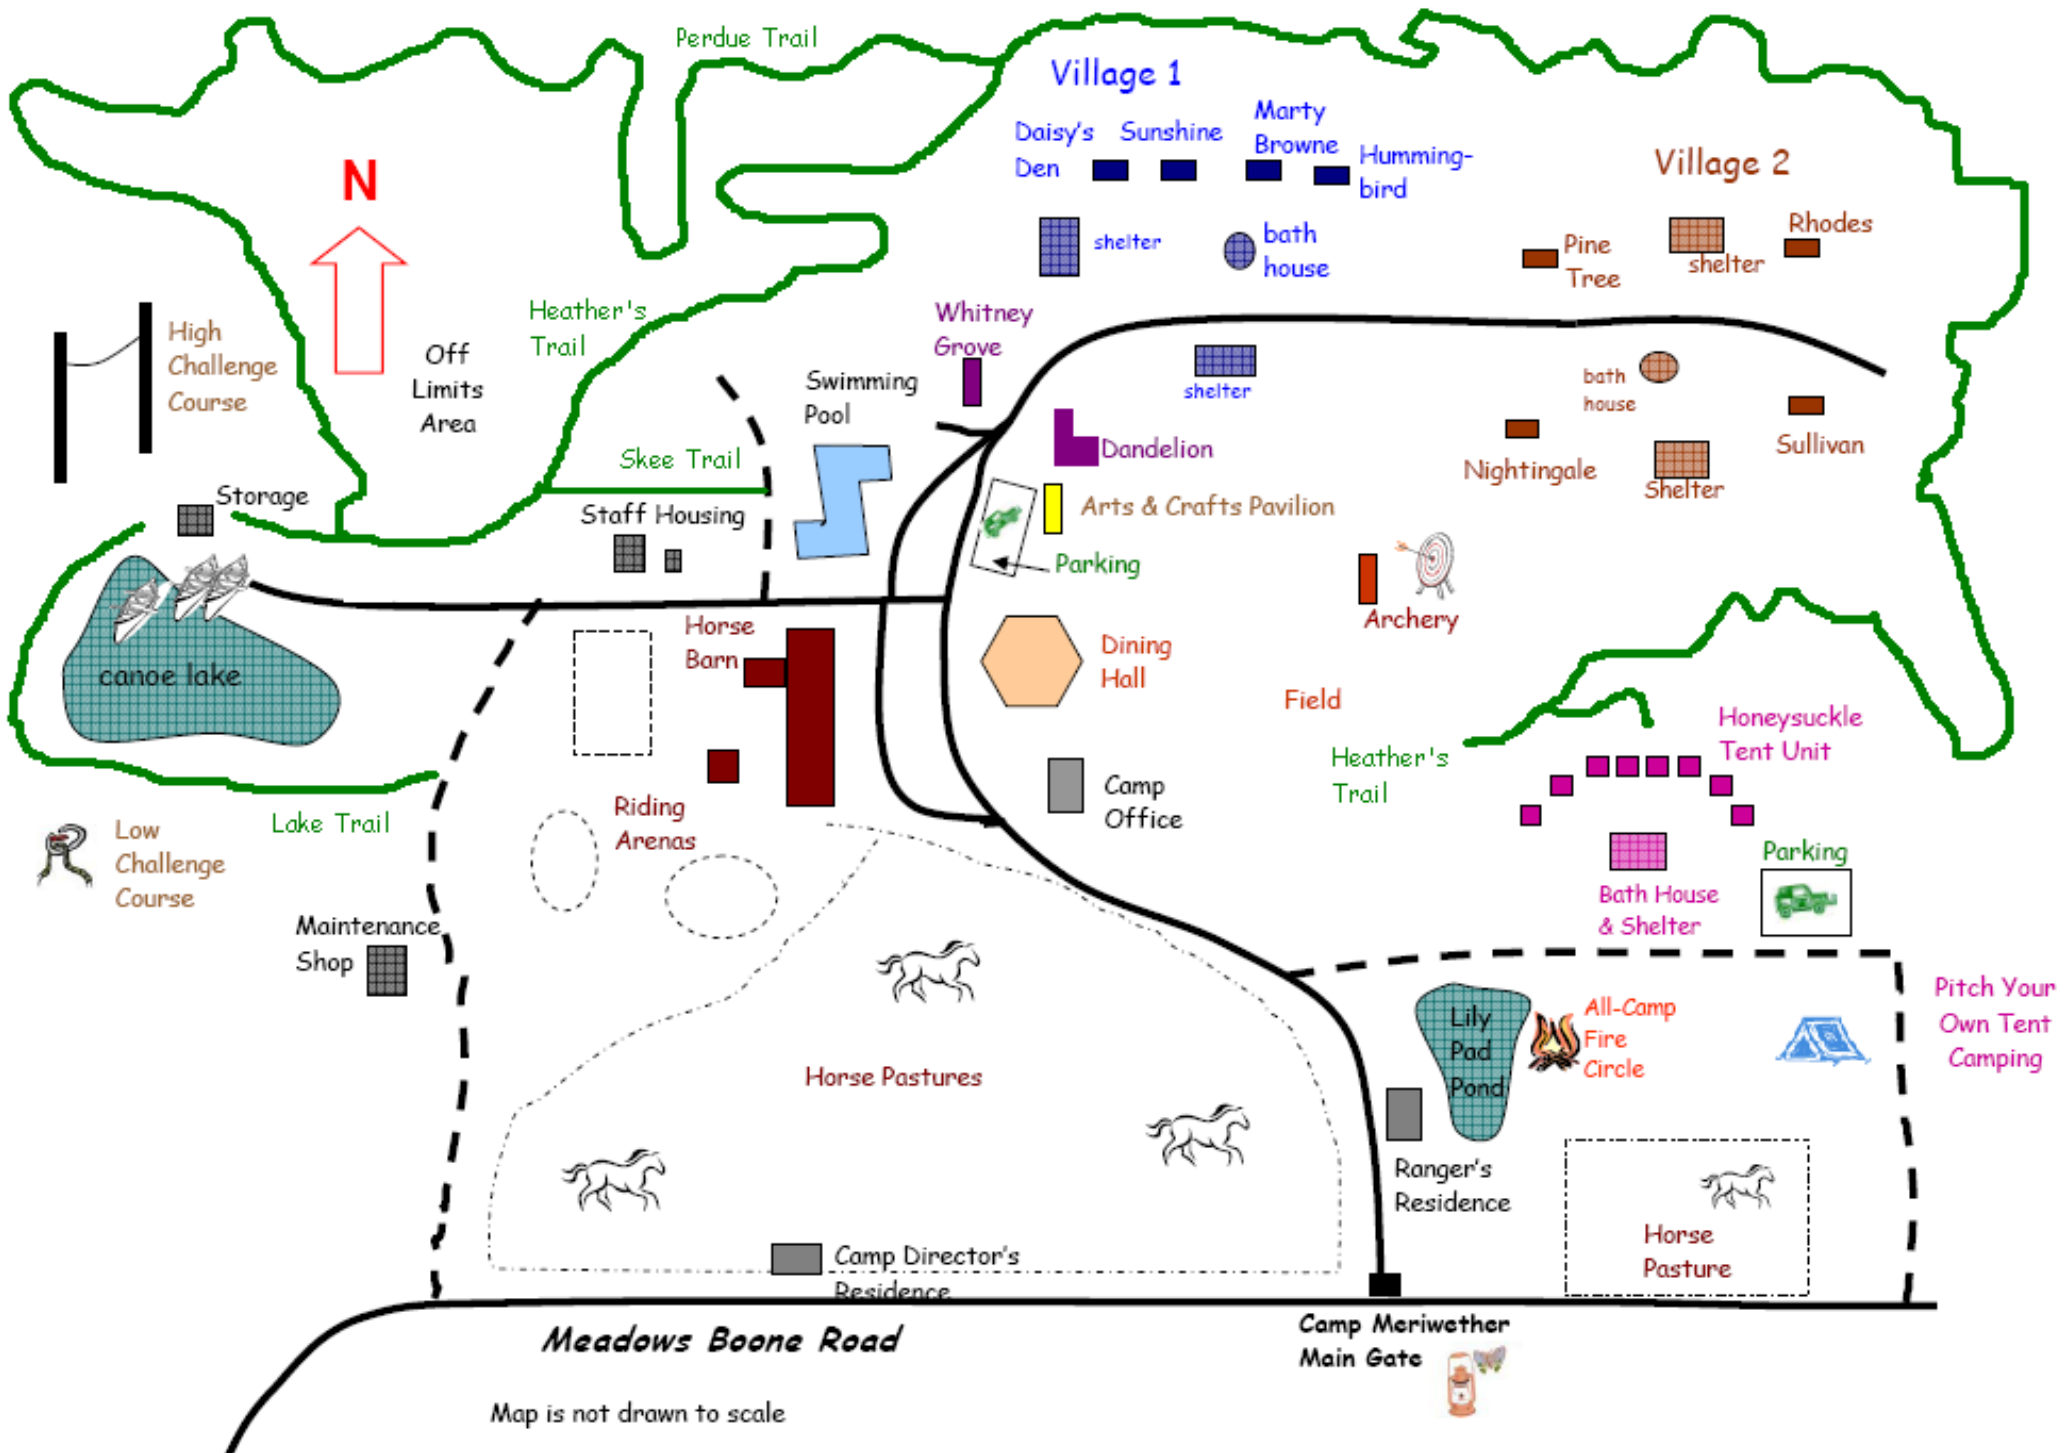

WELCOME TO MERIWETHER!

MERIWETHER COMMON AREAS

Dining Hall Exterior

Dining Hall Interior

Campfire Bowl

Inquiry Based Science
Exploration Spaces

MERIWETHER STUDENT CABIN EXTERIORS

MERIWETHER STUDENT CABINS INTERIORS

Each cabin has an entry area with a sink and a place to store coats and shoes.

Each cabin also has a private toilet and showering space.

Each cabin is equipped with 4 bunks (8 beds), and storage for personal belongings.

MERIWETHER TEACHER CABIN SPACES

Teacher cabins have a lounge area with a kitchenette, full bathrooms and beds.

Camp Meriwether

Meadows Boone Road

Camp Meriwether Main Gate

Map is not drawn to scale

Trail Distances: Heather's Trail - 1.25 miles Perdue Trail - 1 mile Skee Trail - 0.25 mile