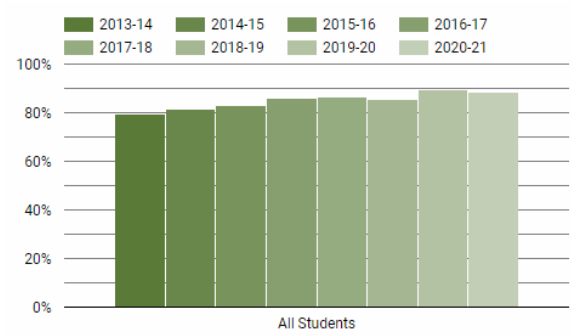

Oregon Schools Data Dashboard

One Page Guide

Oregon Schools Data

Reset Share

- Federal Program Demo...
- Regular Attenders
- English Language Arts
- Mathematics
- 9th Grade On Track
- 4 Year Graduation**
- 5 Year HS Completer
- Employment Projections

Choose any District in the State of Oregon.

District: Beaverton SD 48J (1)

4 Year Graduation Rate

Hover above the map of Oregon to find this menu button and access a presentation mode

School Name	2020-21	2019-20	2018-19	2017-18	2016-17	2015-16
Aloha High School	85.9%	85.0%	78.0%	78.0%	78.0%	78.0%
Arts and Communication ...	96.0%	98.5%	80.0%	80.0%	80.0%	80.0%
Beaverton Academy of Sci...	96.9%	-	-	-	-	-
Beaverton High School	80.2%	78.6%	77.0%	77.0%	77.0%	77.0%
Community School	69.4%	83.3%	62.0%	62.0%	62.0%	62.0%
FLEX Online School	80.7%	-	-	-	-	-
Health & Science School	-	98.8%	90.9%	94.8%	96.3%	93.0%
International School of Bea...	100.0%	98.6%	100.0%	100.0%	98.8%	98.0%