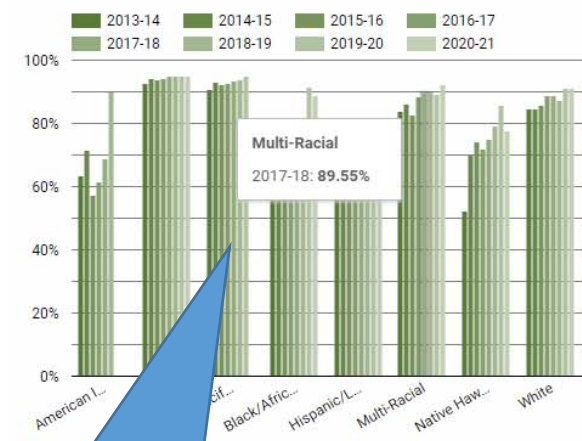

Hover over a bar to see the actual percentage represented by that bar.

Official State Reports are linked in the footer of each page.