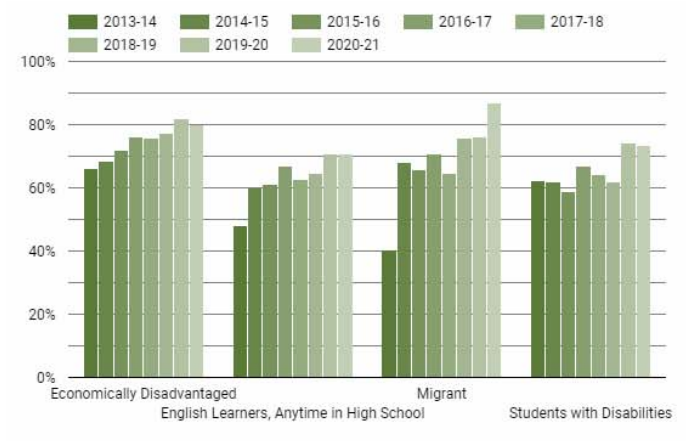

Hover over a bar to see the actual percentage represented by that bar.

Official State Reports are linked in the footer of each page.